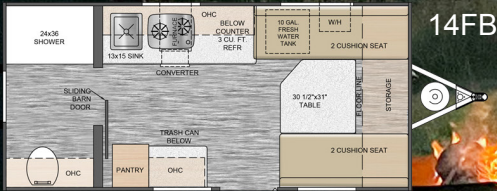

# TLRV

NO LIMITS • NO LIMITS  
**ROVE LITE**  
 BUILT BY TLRV  
**Floor Plans**

*Get off the Road!*

	14FB	14FD	14FL	14BH	16RB
Hitch Weight	248	188	220	184	154
Hitch Height	17"	17"	17"	17"	17"
Hitch Height w/ORP	23"	23"	23"	23"	n/a
UVW (average in lbs)	2020	1702	1846	1748	2020
CCC (lbs)	480	798	654	752	1480
GVWR (lbs)	2500	2500	2500	2500	3500
Exterior Length	17'6"	16'6"	16'6"	16'6"	18'9"
Exterior Height	8'1"	8'1"	8'1"	8'1"	8'1"
Exterior Height w/ORP	9'	9'	9'	9'	9'
Exterior Width	7'11"	7'11"	7'11"	7'11"	7'11"
Fresh Water	10 gal	10 gal	10 gal	10 gal	10 gal
Gray Water	30 gal	30 gal	30 gal	30 gal	30 gal
Black Water	15 gal	15 gal	15 gal	15 gal	30 gal
Awning Size	9'	9'	9'	9'	9'
Main Bed Size	n/a	54"x74"	50"x74"	54"x74"	48"x75"
Dinette Bed Size	54"x74"	n/a	24"x74"	n/a	n/a
Upper Bunk Size	n/a	n/a	n/a	32"x74"	n/a
Lower Bunk Size	n/a	n/a	n/a	36"x74"	n/a
Bunk Capacity	n/a	n/a	n/a	150lbs	n/a