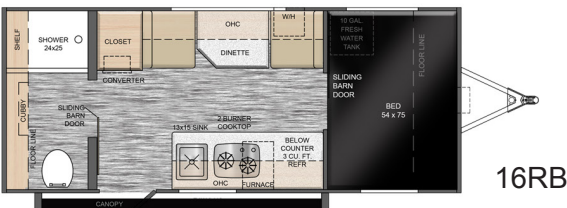

# TLRV

NO LIMITS • NO LIMITS  
**ROVE LITE**  
 BUILT BY TLRV  
**Floor Plans**

*Get off the Road!*

	14FB	14FD	14FL	14BH	16RB
Hitch Weight	248	188	220	184	154
Hitch Height	17"	17"	17"	17"	17"
Hitch Height w/ORP	23"	23"	23"	23"	n/a
UVW (average in lbs)	2020	1702	1846	1748	2020
CCC (lbs)	480	798	654	752	1480
GVWR (lbs)	2500	2500	2500	2500	3500
Exterior Length	17'6"	16'6"	16'6"	16'6"	18'9"
Exterior Height	8'1"	8'1"	8'1"	8'1"	8'1"
Exterior Height w/ORP	9'	9'	9'	9'	9'
Exterior Width	7'11"	7'11"	7'11"	7'11"	7'11"
Fresh Water	10 gal	10 gal	10 gal	10 gal	10 gal
Gray Water	30 gal	30 gal	30 gal	30 gal	30 gal
Black Water	15 gal	15 gal	15 gal	15 gal	30 gal
Awning Size	9'	9'	9'	9'	9'
Main Bed Size	n/a	54"x74"	50"x74"	54"x74"	48"x75"
Dinette Bed Size	54"x74"	n/a	24"x74"	n/a	n/a
Upper Bunk Size	n/a	n/a	n/a	32"x74"	n/a
Lower Bunk Size	n/a	n/a	n/a	36"x74"	n/a
Bunk Capacity	n/a	n/a	n/a	150lbs	n/a