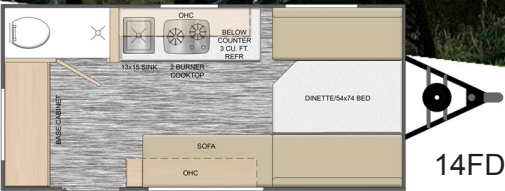

# TLRV

NO LIMITS • NO LIMITS  
**ROVE LITE**  
 BUILT BY TLRV  
**Floor Plans**

*Get off the Road!*

	14FB	14FD	14FL	14BH	16RB
Hitch Weight	248	188	220	184	154
Hitch Height	17"	17"	17"	17"	17"
Hitch Height w/ORP	23"	23"	23"	23"	n/a
UVW (average in lbs)	2020	1702	1846	1748	2020
CCC (lbs)	480	798	654	752	1480
GVWR (lbs)	2500	2500	2500	2500	3500
Exterior Length	17'6"	16'6"	16'6"	16'6"	18'9"
Exterior Height	8'1"	8'1"	8'1"	8'1"	8'1"
Exterior Height w/ORP	9'	9'	9'	9'	9'
Exterior Width	7'11"	7'11"	7'11"	7'11"	7'11"
Fresh Water	10 gal	10 gal	10 gal	10 gal	10 gal
Gray Water	30 gal	30 gal	30 gal	30 gal	30 gal
Black Water	15 gal	15 gal	15 gal	15 gal	30 gal
Awning Size	9'	9'	9'	9'	9'
Main Bed Size	n/a	54"x74"	50"x74"	54"x74"	48"x75"
Dinette Bed Size	54"x74"	n/a	24"x74"	n/a	n/a
Upper Bunk Size	n/a	n/a	n/a	32"x74"	n/a
Lower Bunk Size	n/a	n/a	n/a	36"x74"	n/a
Bunk Capacity	n/a	n/a	n/a	150lbs	n/a