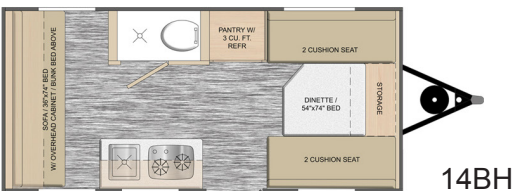

# TLRV

NO LIMITS • NO LIMITS  
**ROVE LITE**  
 BUILT BY TLRV  
**Floor Plans**

*Get off the Road!*

	14FB	14FD	14FL	14BH	16RB
Hitch Weight	248	188	220	184	154
Hitch Height	17"	17"	17"	17"	17"
Hitch Height w/ORP	23"	23"	23"	23"	n/a
UVW (average in lbs)	2020	1702	1846	1748	2020
CCC (lbs)	480	798	654	752	1480
GVWR (lbs)	2500	2500	2500	2500	3500
Exterior Length	17'6"	16'6"	16'6"	16'6"	18'9"
Exterior Height	8'1"	8'1"	8'1"	8'1"	8'1"
Exterior Height w/ORP	9'	9'	9'	9'	9'
Exterior Width	7'11"	7'11"	7'11"	7'11"	7'11"
Fresh Water	10 gal	10 gal	10 gal	10 gal	10 gal
Gray Water	30 gal	30 gal	30 gal	30 gal	30 gal
Black Water	15 gal	15 gal	15 gal	15 gal	30 gal
Awning Size	9'	9'	9'	9'	9'
Main Bed Size	n/a	54"x74"	50"x74"	54"x74"	48"x75"
Dinette Bed Size	54"x74"	n/a	24"x74"	n/a	n/a
Upper Bunk Size	n/a	n/a	n/a	32"x74"	n/a
Lower Bunk Size	n/a	n/a	n/a	36"x74"	n/a
Bunk Capacity	n/a	n/a	n/a	150lbs	n/a