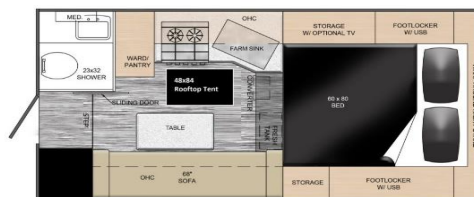

775U			
Dry Weight	1722	Ext Height (with A/C)	100"
Ext Length	181"	Int Height	6'8"
Ext Width (w/wo jacks)	98"/78"	COG (From Front)	31"
Int Floor Length	89"	Cabover Bed	80 x 98
Int Floor Width	44"	Fresh Water	13 ga

550-XS			
Dry Weight	1150	Ext Height (with A/C)	78"
Ext Length	127"	Int Height	74"
Ext Width (w/wo jacks)	88"/78"	COG (From Front)	35-3/8"
Int Floor Length	72"	Cabover Bed	48 x 75
Int Floor Width	37"	Fresh Water	13 ga

850U			
Dry Weight	2304	Ext Height (with A/C)	103"
Ext Length	193"	Int Height	78"
Ext Width (w/wo jacks)	104"/93"	COG (From Front)	36"
Int Floor Length	83"	Cabover Bed	60 x 80
Int Floor Width	43"	Fresh Water	21ga

900 & 950U			
Dry Weight	2488	Ext Height (with A/C)	100"
Ext Length	210"	Int Height	6'
Ext Width (w/wo jacks)	104"/93"	COG (From Front)	34"
Int Floor Length	91"	Cabover Bed	60 x 80
Int Floor Width	45"	Fresh Water	21ga