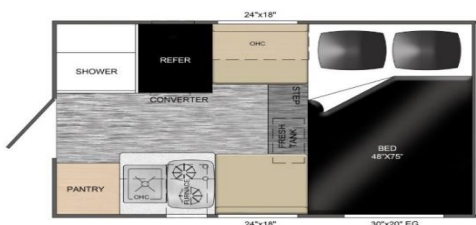

UP COUNTRY *by*

TLRV

365-XS			
Dry Weight	1130	Ext Height (with A/C)	74-1/2"
Ext Length	123"	Int Height	74"
Ext Width (w/wo jacks)	88"/78"	COG (From Front)	28"
Int Floor Length	72"	Cabover Bed	48 x 75
Int Floor Width	37"	Fresh Water	13 ga

775U			
Dry Weight	1722	Ext Height (with A/C)	100"
Ext Length	181"	Int Height	6'8"
Ext Width (w/wo jacks)	98"/78"	COG (From Front)	31"
Int Floor Length	89"	Cabover Bed	80 x 98
Int Floor Width	44"	Fresh Water	13 ga

550-XS			
Dry Weight	1150	Ext Height (with A/C)	78"
Ext Length	127"	Int Height	74"
Ext Width (w/wo jacks)	88"/78"	COG (From Front)	35-3/8"
Int Floor Length	72"	Cabover Bed	48 x 75
Int Floor Width	37"	Fresh Water	13 ga

900 & 950U			
Dry Weight	2488	Ext Height (with A/C)	100"
Ext Length	210"	Int Height	6'
Ext Width (w/wo jacks)	104"/93"	COG (From Front)	34"
Int Floor Length	91"	Cabover Bed	60 x 80
Int Floor Width	45"	Fresh Water	21ga