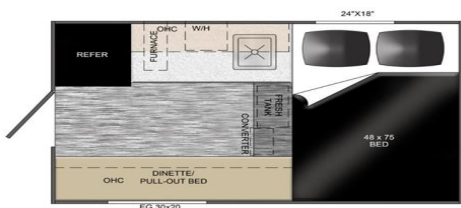

UP COUNTRY *by*

TLRV

365-XS			
Dry Weight	1130	Ext Height (with A/C)	74-1/2"
Ext Length	123"	Int Height	74"
Ext Width (w/wo jacks)	88"/78"	COG (From Front)	28"
Int Floor Length	72"	Cabover Bed	48 x 75
Int Floor Width	37"	Fresh Water	13 ga

775U			
Dry Weight	1722	Ext Height (with A/C)	100"
Ext Length	181"	Int Height	6'8"
Ext Width (w/wo jacks)	98"/78"	COG (From Front)	31"
Int Floor Length	89"	Cabover Bed	80 x 98
Int Floor Width	44"	Fresh Water	13 ga

550-XS			
Dry Weight	1150	Ext Height (with A/C)	78"
Ext Length	127"	Int Height	74"
Ext Width (w/wo jacks)	88"/78"	COG (From Front)	35-3/8"
Int Floor Length	72"	Cabover Bed	48 x 75
Int Floor Width	37"	Fresh Water	13 ga

900 & 950U			
Dry Weight	2488	Ext Height (with A/C)	100"
Ext Length	210"	Int Height	6'
Ext Width (w/wo jacks)	104"/93"	COG (From Front)	34"
Int Floor Length	91"	Cabover Bed	60 x 80
Int Floor Width	45"	Fresh Water	21ga