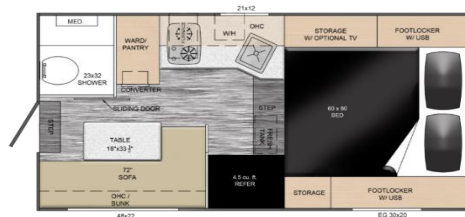

UP COUNTRY *by*

TLRV

365-XS			
Dry Weight	1130	Ext Height (with A/C)	74-1/2"
Ext Length	123"	Int Height	74"
Ext Width (w/wo jacks)	88"/78"	COG (From Front)	28"
Int Floor Length	72"	Cabover Bed	48 x 75
Int Floor Width	37"	Fresh Water	13 ga

775U			
Dry Weight	1722	Ext Height (with A/C)	100"
Ext Length	181"	Int Height	6'8"
Ext Width (w/wo jacks)	98"/78"	COG (From Front)	31"
Int Floor Length	89"	Cabover Bed	80 x 98
Int Floor Width	44"	Fresh Water	13 ga

550-XS			
Dry Weight	1150	Ext Height (with A/C)	78"
Ext Length	127"	Int Height	74"
Ext Width (w/wo jacks)	88"/78"	COG (From Front)	35-3/8"
Int Floor Length	72"	Cabover Bed	48 x 75
Int Floor Width	37"	Fresh Water	13 ga

900 & 950U			
Dry Weight	2488	Ext Height (with A/C)	100"
Ext Length	210"	Int Height	6'
Ext Width (w/wo jacks)	104"/93"	COG (From Front)	34"
Int Floor Length	91"	Cabover Bed	60 x 80
Int Floor Width	45"	Fresh Water	21ga