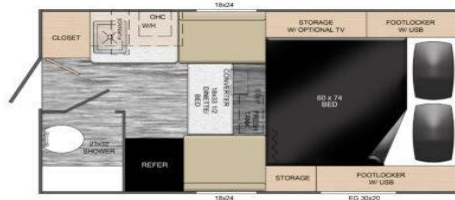

UP COUNTRY *by*

TLRV

365-XS			
Dry Weight	1130	Ext Height (with A/C)	74-1/2"
Ext Length	123"	Int Height	74"
Ext Width (w/wo jacks)	88"/78"	COG (From Front)	28"
Int Floor Length	72"	Cabover Bed	48 x 75
Int Floor Width	37"	Fresh Water	13 ga

775U			
Dry Weight	1722	Ext Height (with A/C)	100"
Ext Length	181"	Int Height	6'8"
Ext Width (w/wo jacks)	98"/78"	COG (From Front)	31"
Int Floor Length	89"	Cabover Bed	80 x 98
Int Floor Width	44"	Fresh Water	13 ga

650U			
Dry Weight	1550	Ext Height (with A/C)	78"
Ext Length	162"	Int Height	74"
Ext Width (w/wo jacks)	98"/78"	COG (From Front)	35-3/8"
Int Floor Length	72"	Cabover Bed	48 x 75
Int Floor Width	37"	Fresh Water	13 ga

900 & 950U			
Dry Weight	2488	Ext Height (with A/C)	100"
Ext Length	210"	Int Height	6'
Ext Width (w/wo jacks)	104"/93"	COG (From Front)	34"
Int Floor Length	91"	Cabover Bed	60 x 80
Int Floor Width	45"	Fresh Water	21ga