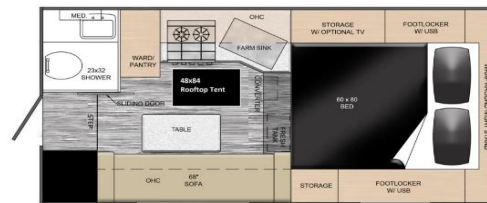

365-XS			
Dry Weight	1130	Ext Height (with A/C)	74-1/2"
Ext Length	123"	Int Height	74"
Ext Width (w/wo jacks)	88"/78"	COG (From Front)	28"
Int Floor Length	72"	Cabover Bed	48 x 75
Int Floor Width	37"	Fresh Water	13 ga

775U & 775X			
Dry Weight	1722	Ext Height (with A/C)	100"
Ext Length	181"	Int Height	6'8"
Ext Width (w/wo jacks)	98"/78"	COG (From Front)	31"
Int Floor Length	89"	Cabover Bed	80 x 98
Int Floor Width	44"	Fresh Water	13 ga

550-XS			
Dry Weight	1150	Ext Height (with A/C)	78"
Ext Length	127"	Int Height	74"
Ext Width (w/wo jacks)	88"/78"	COG (From Front)	35-3/8"
Int Floor Length	72"	Cabover Bed	48 x 75
Int Floor Width	37"	Fresh Water	13 ga

900			
Dry Weight	2488	Ext Height (with A/C)	100"
Ext Length	210"	Int Height	6'
Ext Width (w/wo jacks)	104"/93"	COG (From Front)	34"
Int Floor Length	91"	Cabover Bed	60 x 80
Int Floor Width	45"	Fresh Water	21ga