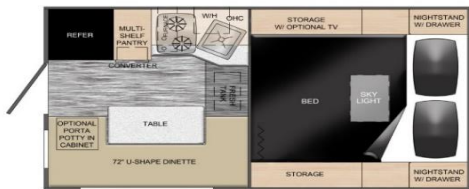

650U			
Dry Weight	1150	Ext Height (with A/C)	78"
Ext Length	162"	Int Height	74"
Ext Width (w/wo jacks)	98"/78"	COG (From Front)	35-3/8"
Int Floor Length	72"	Cabover Bed	48 x 75
Int Floor Width	37"	Fresh Water	13 ga