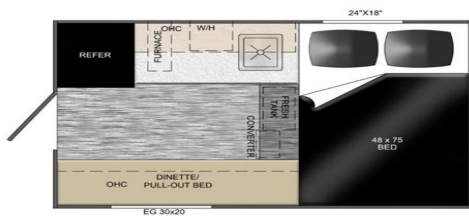

365-XS			
Dry Weight	1130	Ext Height (with A/C)	74-1/2"
Ext Length	123"	Int Height	74"
Ext Width (w/wo jacks)	88"/78"	COG (From Front)	28"
Int Floor Length	72"	Cabover Bed	48 x 75
Int Floor Width	37"	Fresh Water	13 ga

775U & 775X			
Dry Weight	1722	Ext Height (with A/C)	100"
Ext Length	181"	Int Height	6'8"
Ext Width (w/wo jacks)	98"/78"	COG (From Front)	31"
Int Floor Length	89"	Cabover Bed	80 x 98
Int Floor Width	44"	Fresh Water	13 ga

550-XS			
Dry Weight	1150	Ext Height (with A/C)	78"
Ext Length	127"	Int Height	74"
Ext Width (w/wo jacks)	88"/78"	COG (From Front)	35-3/8"
Int Floor Length	72"	Cabover Bed	48 x 75
Int Floor Width	37"	Fresh Water	13 ga

900			
Dry Weight	2488	Ext Height (with A/C)	100"
Ext Length	210"	Int Height	6'
Ext Width (w/wo jacks)	104"/93"	COG (From Front)	34"
Int Floor Length	91"	Cabover Bed	60 x 80
Int Floor Width	45"	Fresh Water	21ga