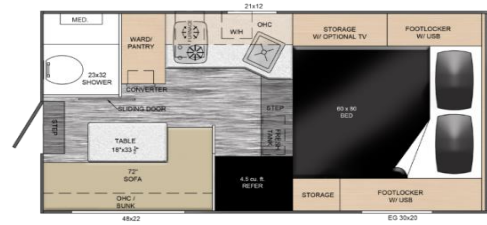

850U			
Dry Weight	2304	Ext Height (with A/C)	103"
Ext Length	193"	Int Height	78"
Ext Width (w/wo jacks)	104"/93"	COG (From Front)	36"
Int Floor Length	83"	Cabover Bed	60 x 80
Int Floor Width	43"	Fresh Water	21ga