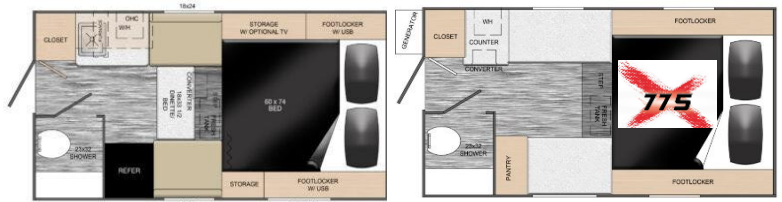

365-XS			
Dry Weight	1130	Ext Height (with A/C)	74-1/2"
Ext Length	123"	Int Height	74"
Ext Width (w/wo jacks)	88"/78"	COG (From Front)	28"
Int Floor Length	72"	Cabover Bed	48 x 75
Int Floor Width	37"	Fresh Water	13 ga

775U & 775X			
Dry Weight	1722	Ext Height (with A/C)	100"
Ext Length	181"	Int Height	6'8"
Ext Width (w/wo jacks)	98"/78"	COG (From Front)	31"
Int Floor Length	89"	Cabover Bed	80 x 98
Int Floor Width	44"	Fresh Water	13 ga

550-XS			
Dry Weight	1150	Ext Height (with A/C)	78"
Ext Length	127"	Int Height	74"
Ext Width (w/wo jacks)	88"/78"	COG (From Front)	35-3/8"
Int Floor Length	72"	Cabover Bed	48 x 75
Int Floor Width	37"	Fresh Water	13 ga

900			
Dry Weight	2488	Ext Height (with A/C)	100"
Ext Length	210"	Int Height	6'
Ext Width (w/wo jacks)	104"/93"	COG (From Front)	34"
Int Floor Length	91"	Cabover Bed	60 x 80
Int Floor Width	45"	Fresh Water	21ga