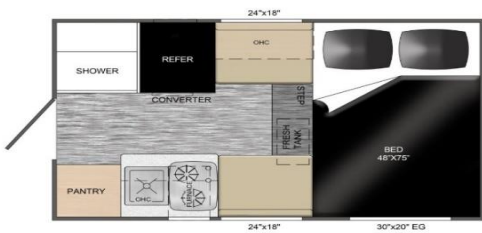

365-XS			
Dry Weight	1130	Ext Height (with A/C)	74-1/2"
Ext Length	123"	Int Height	74"
Ext Width (w/wo jacks)	88"/78"	COG (From Front)	28"
Int Floor Length	72"	Cabover Bed	48 x 75
Int Floor Width	37"	Fresh Water	13 ga

775U & 775X			
Dry Weight	1722	Ext Height (with A/C)	100"
Ext Length	181"	Int Height	6'8"
Ext Width (w/wo jacks)	98"/78"	COG (From Front)	31"
Int Floor Length	89"	Cabover Bed	80 x 98
Int Floor Width	44"	Fresh Water	13 ga

650U			
Dry Weight	1150	Ext Height (with A/C)	78"
Ext Length	162"	Int Height	74"
Ext Width (w/wo jacks)	98"/78"	COG (From Front)	35-3/8"
Int Floor Length	72"	Cabover Bed	48 x 75
Int Floor Width	37"	Fresh Water	13 ga

900			
Dry Weight	2488	Ext Height (with A/C)	100"
Ext Length	210"	Int Height	6'
Ext Width (w/wo jacks)	104"/93"	COG (From Front)	34"
Int Floor Length	91"	Cabover Bed	60 x 80
Int Floor Width	45"	Fresh Water	21ga