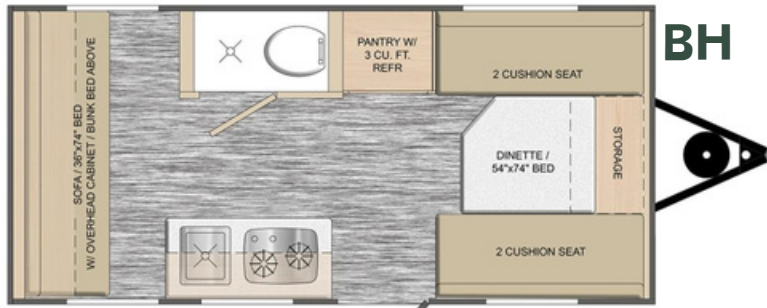

ROVE LITE CLASSIC

Built By TLRV

TLRV

111 East Innovation Blvd
 Syracuse, IN 46567
 (574) 457-3924
 www.travelliterv.com

Specifications and Floor Plans

	14BHC	14FLC	14FSC	14FDC	14FBC
Hitch Weight (lbs)	250	TBD	TBD	TBD	TBD
Hitch Height	17"	17"	17"	17"	17"
UVW (avg in lbs)	1916	TBD	TBD	TBD	TBD
CCC (lbs)	564	TBD	TBD	TBD	TBD
GVWR (lbs)	2500	2500	2500	2500	2500
Tire Size	175/80R13	175/80R13	175/80R13	175/80R13	175/80R13
Rim Size	13"	13"	13"	13"	13"
Ext Length	16'6"	16'6"	16'6"	16'6"	16'6"
Exterior Box Length	14'	14'	14'	14'	14'
Exterior Width	7'11"	7'11"	7'11"	7'11"	7'11"
Exterior Height	8'1"	8'1"	8'1"	8'1"	8'1"
Fresh Water	10 Gal	10 Gal	10 Gal	10 Gal	10 Gal
Grey Water	30 Gal	30 Gal	30 Gal	30 Gal	30 Gal
Black Water	15 Gal	15 Gal	15 Gal	15 Gal	15 Gal
Main Bed	54" x 74"	54" x 74"	54" x 74"	54" x 74"	54" x 74"
Dinette Bed	NA	24" x 74"	NA	NA	NA
Bunk Capacity	150 Lbs	NA	NA	NA	NA
Lower Bunk	36" x 74"	NA	NA	NA	NA
Upper Bunk	32" x 74"	NA	NA	NA	NA