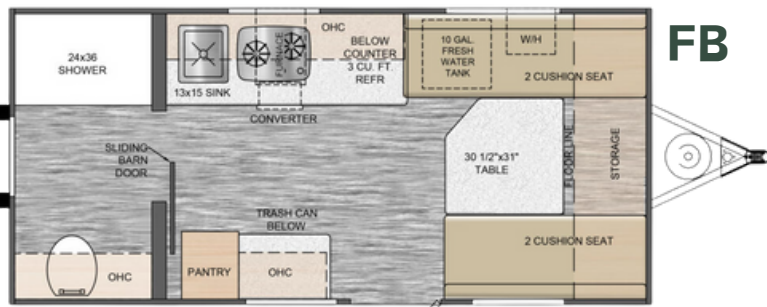

ROVE LITE CLASSIC

Built By TLRV

TLRV

111 East Innovation Blvd
 Syracuse, IN 46567
 (574) 457-3924
 www.travelliterv.com

Specifications and Floor Plans

	14BHC	14FLC	14FSC	14FDC	14FBC
Hitch Weight (lbs)	250	TBD	TBD	TBD	TBD
Hitch Height	17"	17"	17"	17"	17"
UVW (avg in lbs)	1916	TBD	TBD	TBD	TBD
CCC (lbs)	564	TBD	TBD	TBD	TBD
GVWR (lbs)	2500	2500	2500	2500	2500
Tire Size	175/80R13	175/80R13	175/80R13	175/80R13	175/80R13
Rim Size	13"	13"	13"	13"	13"
Ext Length	16'6"	16'6"	16'6"	16'6"	16'6"
Exterior Box Length	14'	14'	14'	14'	14'
Exterior Width	7'11"	7'11"	7'11"	7'11"	7'11"
Exterior Height	8'1"	8'1"	8'1"	8'1"	8'1"
Fresh Water	10 Gal	10 Gal	10 Gal	10 Gal	10 Gal
Grey Water	30 Gal	30 Gal	30 Gal	30 Gal	30 Gal
Black Water	15 Gal	15 Gal	15 Gal	15 Gal	15 Gal
Main Bed	54" x 74"	54" x 74"	54" x 74"	54" x 74"	54" x 74"
Dinette Bed	NA	24" x 74"	NA	NA	NA
Bunk Capacity	150 Lbs	NA	NA	NA	NA
Lower Bunk	36" x 74"	NA	NA	NA	NA
Upper Bunk	32" x 74"	NA	NA	NA	NA