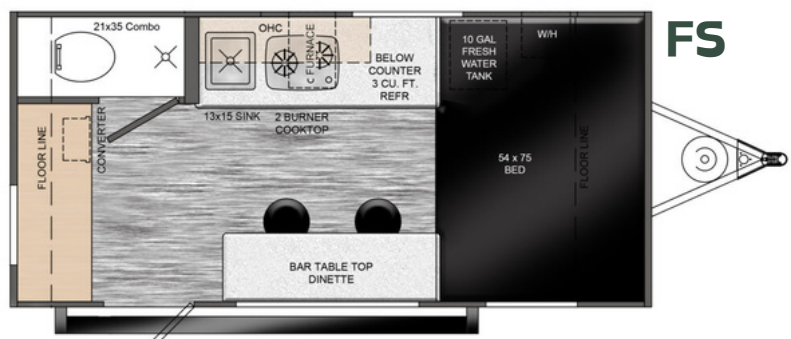

ROVE LITE CLASSIC

Built By TLRV

TLRV

111 East Innovation Blvd
 Syracuse, IN 46567
 (574) 457-3924
 www.travelliterv.com

Specifications and Floor Plans

	14BHC	14FLC	14FSC	14FDC	14FBC
Hitch Weight (lbs)	250	TBD	TBD	TBD	TBD
Hitch Height	17"	17"	17"	17"	17"
UVW (avg in lbs)	1916	TBD	TBD	TBD	TBD
CCC (lbs)	564	TBD	TBD	TBD	TBD
GVWR (lbs)	2500	2500	2500	2500	2500
Tire Size	175/80R13	175/80R13	175/80R13	175/80R13	175/80R13
Rim Size	13"	13"	13"	13"	13"
Ext Length	16'6"	16'6"	16'6"	16'6"	16'6"
Exterior Box Length	14'	14'	14'	14'	14'
Exterior Width	7'11"	7'11"	7'11"	7'11"	7'11"
Exterior Height	8'1"	8'1"	8'1"	8'1"	8'1"
Fresh Water	10 Gal	10 Gal	10 Gal	10 Gal	10 Gal
Grey Water	30 Gal	30 Gal	30 Gal	30 Gal	30 Gal
Black Water	15 Gal	15 Gal	15 Gal	15 Gal	15 Gal
Main Bed	54" x 74"	54" x 74"	54" x 74"	54" x 74"	54" x 74"
Dinette Bed	NA	24" x 74"	NA	NA	NA
Bunk Capacity	150 Lbs	NA	NA	NA	NA
Lower Bunk	36" x 74"	NA	NA	NA	NA
Upper Bunk	32" x 74"	NA	NA	NA	NA