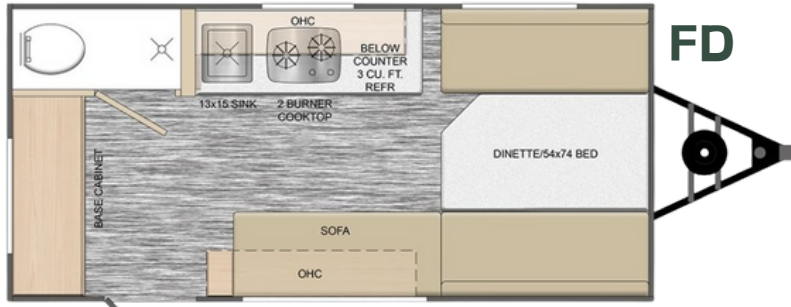

ROVE LITE CLASSIC

Built By TLRV

TLRV

111 East Innovation Blvd
 Syracuse, IN 46567
 (574) 457-3924
 www.travelliterv.com

Specifications and Floor Plans

	14BHC	14FLC	14FSC	14FDC	14FBC
Hitch Weight (lbs)	250	TBD	TBD	TBD	TBD
Hitch Height	17"	17"	17"	17"	17"
UVW (avg in lbs)	1916	TBD	TBD	TBD	TBD
CCC (lbs)	564	TBD	TBD	TBD	TBD
GVWR (lbs)	2500	2500	2500	2500	2500
Tire Size	175/80R13	175/80R13	175/80R13	175/80R13	175/80R13
Rim Size	13"	13"	13"	13"	13"
Ext Length	16'6"	16'6"	16'6"	16'6"	16'6"
Exterior Box Length	14'	14'	14'	14'	14'
Exterior Width	7'11"	7'11"	7'11"	7'11"	7'11"
Exterior Height	8'1"	8'1"	8'1"	8'1"	8'1"
Fresh Water	10 Gal	10 Gal	10 Gal	10 Gal	10 Gal
Grey Water	30 Gal	30 Gal	30 Gal	30 Gal	30 Gal
Black Water	15 Gal	15 Gal	15 Gal	15 Gal	15 Gal
Main Bed	54" x 74"	54" x 74"	54" x 74"	54" x 74"	54" x 74"
Dinette Bed	NA	24" x 74"	NA	NA	NA
Bunk Capacity	150 Lbs	NA	NA	NA	NA
Lower Bunk	36" x 74"	NA	NA	NA	NA
Upper Bunk	32" x 74"	NA	NA	NA	NA