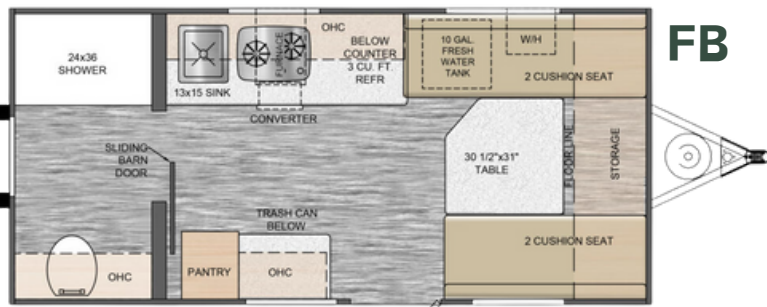

A lightweight design, making it easy to tow and ideal for adventurers looking to explore off the beaten path. The Rove Classic has everything you need for an affordable and enjoyable outdoor experience!

ROVE LITE CLASSIC

Built By TLRV

TLRV

111 East Innovation Blvd
Syracuse, IN 46567
(574) 457-3924
www.travelliterv.com