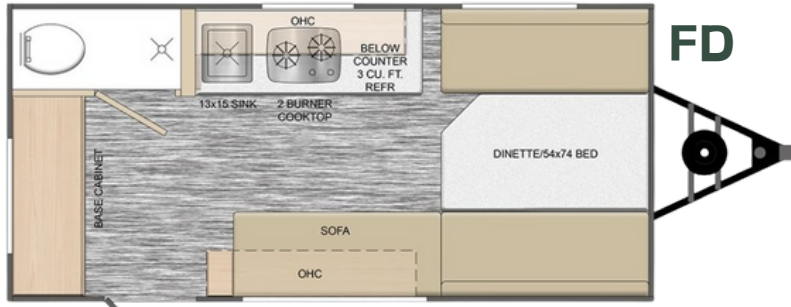

A lightweight design, making it easy to tow and ideal for adventurers looking to explore off the beaten path. The Rove Classic has everything you need for an affordable and enjoyable outdoor experience!

ROVE LITE CLASSIC

Built By TLRV

TLRV

111 East Innovation Blvd
Syracuse, IN 46567
(574) 457-3924
www.travelliterv.com