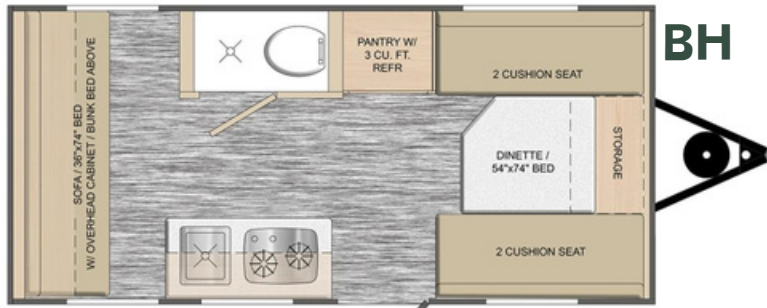

A lightweight design, making it easy to tow and ideal for adventurers looking to explore off the beaten path. The Rove Classic has everything you need for an affordable and enjoyable outdoor experience!

ROVE LITE CLASSIC

Built By TLRV

TLRV

111 East Innovation Blvd
Syracuse, IN 46567
(574) 457-3924
www.travelliterv.com