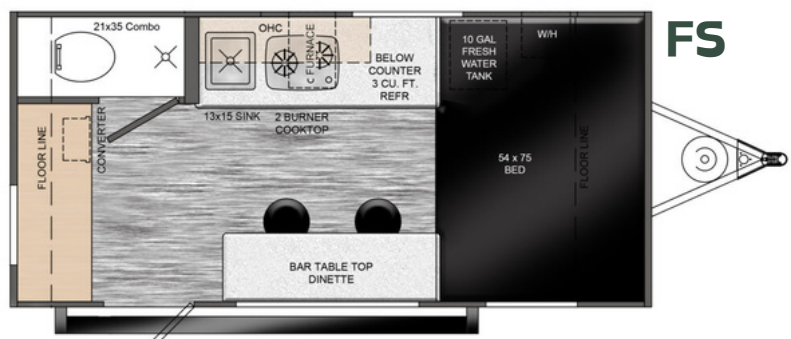

# Specifications and Floor Plans

	14BHC	14FLC	14FSC	14FDC	14FBC
Hitch Weight (lbs)	248	168	128	180	198
Hitch Height	17"	17"	17"	17"	17"
UVW (avg in lbs)	2084	1906	2014	1880	2094
CCC (lbs)	396	574	466	600	386
GVWR (lbs)	2500	2500	2500	2500	2500
Tire Size	175/80R13	175/80R13	175/80R13	175/80R13	175/80R13
Rim Size	13"	13"	13"	13"	13"
Ext Length	16'6"	16'6"	16'6"	16'6"	16'6"
Exterior Box Length	14'	14'	14'	14'	14'
Exterior Width	7'11"	7'11"	7'11"	7'11"	7'11"
Exterior Height	8'1"	8'1"	8'1"	8'1"	8'1"
Fresh Water	10 Gal	10 Gal	10 Gal	10 Gal	10 Gal
Grey Water	30 Gal	30 Gal	30 Gal	30 Gal	30 Gal
Black Water	15 Gal	15 Gal	15 Gal	15 Gal	15 Gal
Main Bed	54" x 74"	54" x 74"	54" x 74"	54" x 74"	54" x 74"
Dinette Bed	NA	24" x 74"	NA	NA	NA
Bunk Capacity	150 Lbs	NA	NA	NA	NA
Lower Bunk	36" x 74"	NA	NA	NA	NA
Upper Bunk	32" x 74"	NA	NA	NA	NA